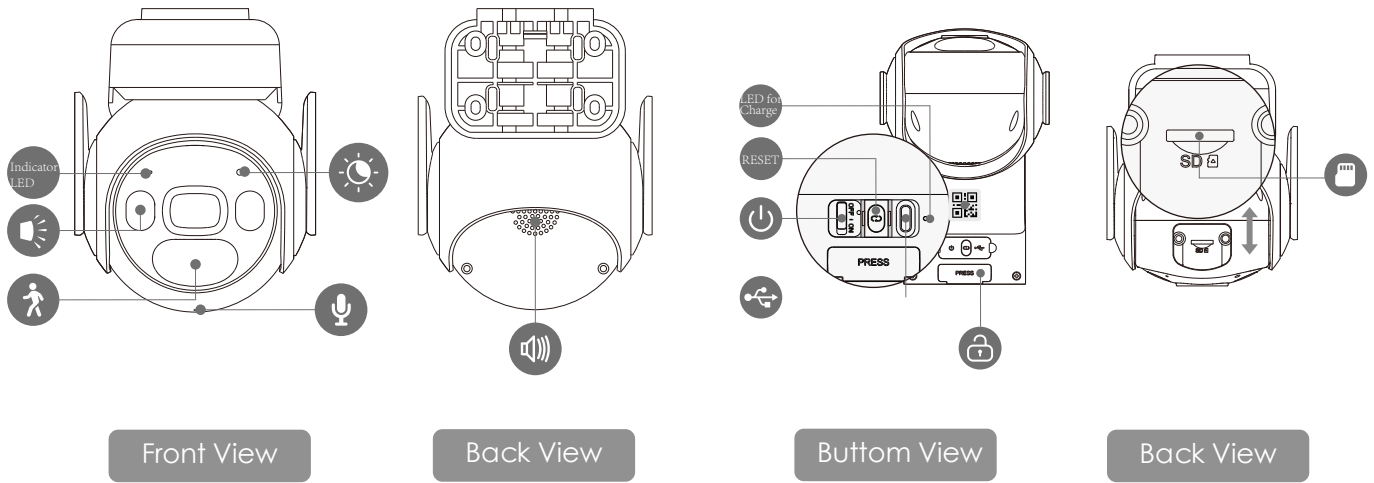

Specifications

Camera

1/2.8" Progressive CMOS
3MP(2304*1296)
Night Vision: 20m(65ft) Distance
3.6mm Fixed Lens
Field of View: 3.6mm: 88° (H), 45° (V), 107° (D)
(330° Pan, 90° Tilt)
15000mAh Rechargeable Battery

Video & Audio

Video Compression : H.265/H.264
Up to 15fps Frame Rate
8x Digital Zoom
Two-way Audio

Notice Management

Motion Detection
Human Detection
Configurable Region
Performance mode

Storage

Local Storage: SD Card (Up to 256GB)
Cloud Storage: Imou Subscription Plan
Record, view, and save events in your Imou app with a 31 day trial of the Imou Subscription Plan.

Network

Wi-Fi:IEEE802.11b/g/n,50m Open Field
Imou App: iOS, Android

Auxiliary Interface

Built-in Mic & Speaker
Power on / off Button
Reset Button
Micro SD Card Slot (up to 256GB)

General

Material: Plastic
DC 5V 2A Power / Imou Solar Panel Supply
Power Consumption:<3.5W
Operating Temperature:-20°C~+50°C, Less Than 95%RH(-4°F~122°F)
Charging Temperature:-0°C~+45°C (32°F~112°F)
Camera Dimensions: 177*110*142 mm (6.97*4.33*5.59 inch)
Camera Weight: 718g (1.58 lb)
CE, UKCA, WWA

What's in the box

- 1x Camera
- 1x Power Cable(1m)
- 1x Mounting Template
- 4x Screws
- 1x Quick Start Guide
- 1x Mounting Bracket
- 4x Expansion Screw