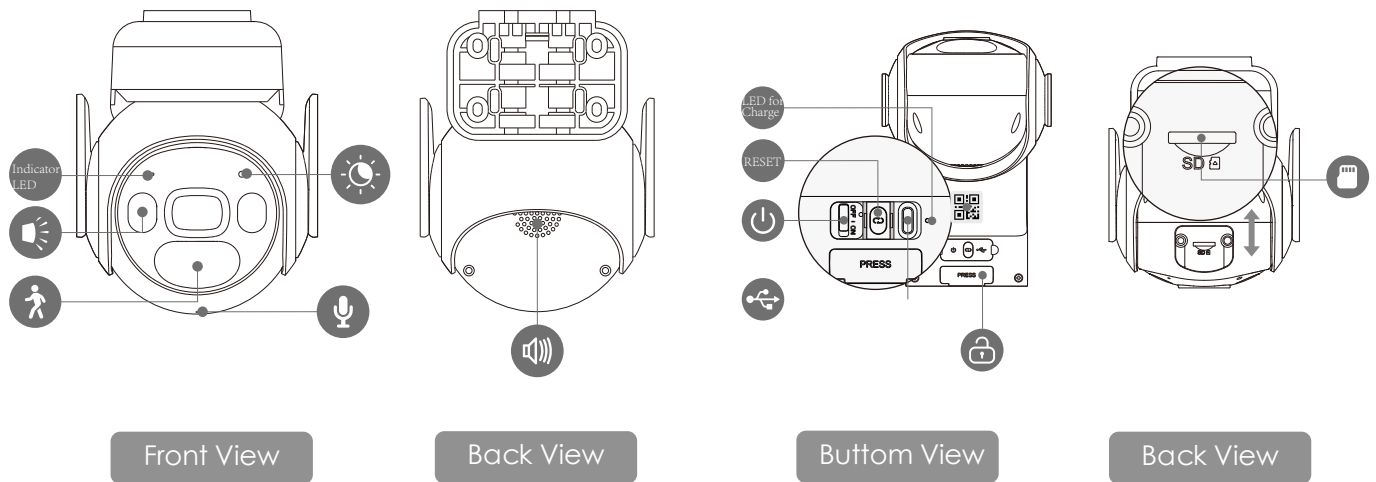

Specifications

Camera

1/2.8" Progressive CMOS
3MP(2304*1296)
Night Vision: 20m(65ft) Distance
3.6mm Fixed Lens
Field of View: 3.6mm: 88° (H), 45° (V), 107° (D)
(330° Pan, 90° Tilt)
15000mAh Rechargeable Battery

Video & Audio

Video Compression : H.265/H.264
Up to 15fps Frame Rate
8x Digital Zoom
Two-way Audio

Notice Management

Motion Detection
Human Detection
Configurable Region
Performance mode

Storage

Local Storage: SD Card (Up to 256GB)
Cloud Storage: Imou Subscription Plan

Network

EU
LTE FDD:
B1/3/5/7/8/20/28
LTE TDD:
B38/40/41
Transmission Data
LTE FDD (Mbps): 10.3(DL)/5.1(UL)
LTE TDD (Mbps): 9.1(DL)/3.1(UL)

LA
LTE FDD:
B2/3/4/5/7/8/28/66
Transmission Data
LTE FDD (Mbps): 10.3(DL)/5.1(UL)

Imou App: iOS, Android

Auxiliary Interface

Built-in Mic & Speaker
Power on / off Button
Reset Button
Micro SD Card Slot (up to 256GB)

General

Material: Plastic
DC 5V 2A Power / Imou Solar Panel Supply
Power Consumption:< 3.5W
Operating Temperature:-20°C~+50°C (-4°F~122°F)
Charging Temperature:-0°C~+45°C (32°F~112°F)
Camera Dimensions: 177*110*142 mm(6.96*4.33*5.59 inch)
Camera Weight: 737.7g(1.63lb)

CE, UKCA

What's in the box

- 1x Camera
- 1x Power Cable(1m)
- 1x Mounting Template
- 4x Screws
- 1x Quick Start Guide
- 1x Mounting Bracket
- 4x Expansion Screw