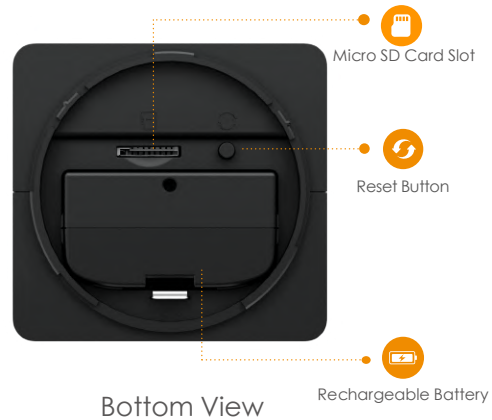

Specifications

Camera

1/2.9" 4 Megapixel Progressive CMOS
4 MP (2560 x 1440)
B/W Night Vision: 10 m (33 ft) Distance
Color Night Vision: 5 m (16.5 ft) Distance
2.8 mm Fixed Lens, F2.0
Field of View : 110° (H), 61° (V), 130° (D)

Video & Audio

Video Compression : H.265/H.264
Up to 15 fps Frame Rate
16x Digital Zoom
Built-in Mic & Speaker, 110 dB Siren
Built-in Spotlight

Notice Management

PIR Detection
Human Detection

Network

Wi-Fi: Dual-band 2.4 GHz & 5 GHz
IEEE802.11b/g/n/ac
Imou App: iOS, Android

Auxiliary Interface

Micro SD Card Slot (up to 128 GB)
Built-in Mic & Speaker
Micro USB Power Port
Reset Button

General

Rechargeable Battery Power
Working Environment: -20 °C to +50 °C (-4 °F to +122 °F),
Less Than 95% (RH)
Dimensions: 109 mm x 61 mm x 57 mm (4.29" x 2.4" x 2.24")
IP65
Weight: 313.7 g (0.69 lb)
CE, FCC, IC

What's in the box

- 1x Camera
- 1x Quick Start Guide
- 1x Mounting Template
- 1x Mounting Bracket
- 1x Screw and Anchor
- 1x Mounting Plate
- 1x Charging Cable