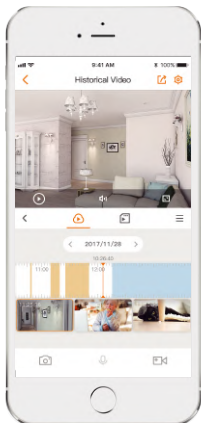

Imou

Cell 2

Wire-Free Smart Security Camera

Full  Color

Cell 2 provides 4 MP live monitoring to see clearly what is happening in and around your home. Its rechargeable-battery can maintain you half a year security with only 1 time fully charge. Human detection technology enables the camera to intelligently detect human motion. Ensuring you are only alerted when a person, and not a stray cat, approaches. It supports four night vision modes for clear-as day clarity even in pitch dark.

-  **4 MP QHD Video**
More details presented than 1080p
-  **100% Wire-Free**
Free of network cabling and power wiring
-  **Flexible Power Supply**
5 VDC 1A Power Supply
Rechargeable Battery Power
-  **Smart Color Night Vision**
Support four-mode night vision for clear-as day clarity even in pitch dark
-  **Active Deterrence**
Scare away unwelcome visitors with built-in spotlight and siren
-  **Wi-Fi Connection**
Dual-band 2.4 GHz & 5 GHz
-  **PIR Detection**
High quality passive IR detector for reducing false alerts
-  **Two-way Talk**
Real-time talk with people in front of the camera
-  **Privacy Mode**
Device goes to sleep to protect your personal privacy
-  **Human Detection**
Quickly find human targets in your home
-  **IP65**
Weatherproof for outdoor conditions
-  **Multiple Storage Methods**
Supports Cloud Storage or Micro SD card (up to 128 GB)

Stay Close With What You Care

Imou Cloud service provides you an instant interaction with what you care about. You can record daily videos and playback anytime, anywhere.

Specifications

Camera

1/2.9" 4 Megapixel Progressive CMOS
 4 MP (2560 x 1440)
 B/W Night Vision: 10 m (33 ft) Distance
 Color Night Vision: 5 m (16.5 ft) Distance
 2.8 mm Fixed Lens, F2.0
 Field of View : 110° (H), 61° (V), 130° (D)