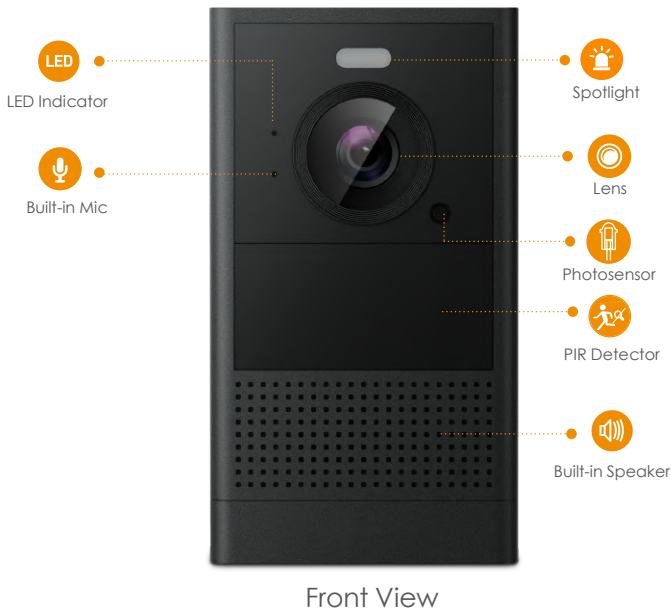

Imou

Cell 2

Wire-Free Smart Security Camera

Full  Color

Cell 2 provides 4 MP live monitoring to see clearly what is happening in and around your home. Its rechargeable-battery can maintain you half a year security with only 1 time fully charge. Human detection technology enables the camera to intelligently detect human motion. Ensuring you are only alerted when a person, and not a stray cat, approaches. It supports four night vision modes for clear-as day clarity even in pitch dark.

-  **4 MP QHD Video**
More details presented than 1080p
-  **100% Wire-Free**
Free of network cabling and power wiring
-  **Flexible Power Supply**
5 VDC 1A Power Supply
Rechargeable Battery Power
-  **Smart Color Night Vision**
Support four-mode night vision for clear-as day clarity even in pitch dark
-  **Active Deterrence**
Scare away unwelcome visitors with built-in spotlight and siren
-  **Wi-Fi Connection**
Dual-band 2.4 GHz & 5 GHz
-  **PIR Detection**
High quality passive IR detector for reducing false alerts
-  **Two-way Talk**
Real-time talk with people in front of the camera
-  **Privacy Mode**
Device goes to sleep to protect your personal privacy
-  **Human Detection**
Quickly find human targets in your home
-  **IP65**
Weatherproof for outdoor conditions
-  **Multiple Storage Methods**
Supports Cloud Storage or Micro SD card (up to 128 GB)

Stay Close With What You Care

Imou Cloud service provides you an instant interaction with what you care about. You can record daily videos and playback anytime, anywhere.

Specifications

Camera

1/2.9" 4 Megapixel Progressive CMOS
 4 MP (2560 x 1440)
 B/W Night Vision: 10 m (33 ft) Distance
 Color Night Vision: 5 m (16.5 ft) Distance
 2.8 mm Fixed Lens, F2.0
 Field of View : 110° (H), 61° (V), 130° (D)