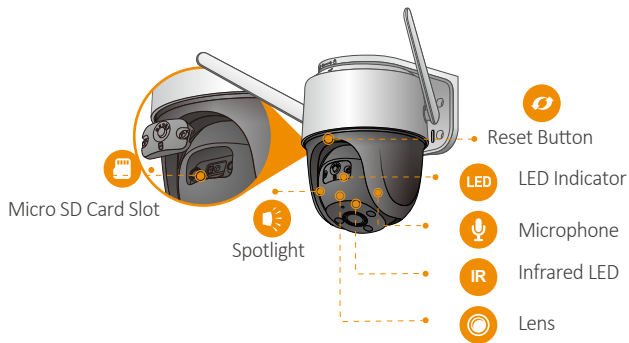

Full  Color

Cruiser 4MP

Model: IPC-S42FP/IPC-S42FN

4MP H.265 Cruiser Wi-Fi Camera

Cruiser 4MP delivers 4MP live monitoring with a choice of 3.6mm/6mm lens option, With 4MP QHD live monitoring and 0~355° pan & 0~90° tilt features, Cruiser ensures every corner of your home completely covered. It supports four night vision modes for clear-as day clarity even in pitch dark. With IP66 certified, the camera can be used outdoors under different weather conditions. With built-in spotlight and 110dB security siren, Cruiser actively keeps unwelcome visitors away from what you care about.

Scare away unwelcome visitors with built-in spotlight and 110dB security siren

IP66

Weatherproof from dust and water

Two-way Talk

Real-time communicate with people at the camera

Diversified Storage

Supports NVR, Cloud Storage or Micro SD card (up to 256GB)

Alarm Notification

Sends instant motion-activated alerts to your mobile phone

Wi-Fi Connection

IEEE802.11b/g/n(2.4GHz)

Smart Tracking

Automatically tracks moving objects

Stay close with what you care

With Cloud service, you will have access to what you care as long as Internet is available. You can record daily or motion videos on Cloud and playback anytime anywhere.

Specifications

Camera

1/2.7" 4 Megapixel Progressive CMOS
 4MP(2560x 1440)
 Night Vision: 30m(98ft) Distance
 3.6mm/6mm Fixed Lens
 Field of View: 3.6mm: 88° (H), 44° (V), 105° (D)
 6mm: 54° (H), 29° (V), 63° (D)
 355° Pan & 0~90° Tilt