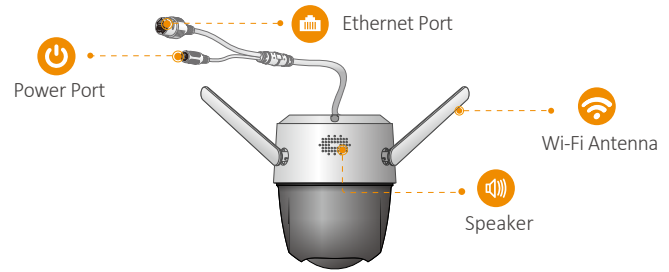

Scare away unwelcome visitors with built-in spotlight and 110dB security siren

IP66

Weatherproof from dust and water

Two-way Talk

Real-time communicate with people at the camera

Diversified Storage

Supports NVR, Cloud Storage or Micro SD card (up to 256GB)

Alarm Notification

Sends instant motion-activated alerts to your mobile phone

Wi-Fi Connection

IEEE802.11b/g/n(2.4GHz)

Smart Tracking

Automatically tracks moving objects

Stay close with what you care

With Cloud service, you will have access to what you care as long as Internet is available. You can record daily or motion videos on Cloud and playback anytime anywhere.