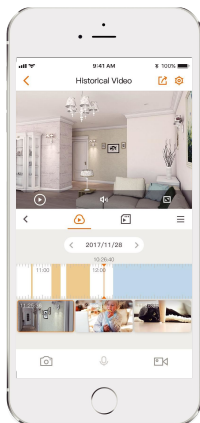

Full  Color

Cruiser 4MP

Model: IPC-S42FP/IPC-S42FN

4MP H.265 Cruiser Wi-Fi Camera

Cruiser 4MP delivers 4MP live monitoring with a choice of 3.6mm/6mm lens option, With 4MP QHD live monitoring and 0~355° pan & 0~90° tilt features, Cruiser ensures every corner of your home completely covered. It supports four night vision modes for clear-as day clarity even in pitch dark. With IP66 certified, the camera can be used outdoors under different weather conditions. With built-in spotlight and 110dB security siren, Cruiser actively keeps unwelcome visitors away from what you care about.

Scare away unwelcome visitors with built-in spotlight and 110dB security siren

IP66

Weatherproof from dust and water

Two-way Talk

Real-time communicate with people at the camera

Diversified Storage

Supports NVR, Cloud Storage or Micro SD card (up to 256GB)

Alarm Notification

Sends instant motion-activated alerts to your mobile phone

Wi-Fi Connection

IEEE802.11b/g/n(2.4GHz)

Smart Tracking

Automatically tracks moving objects

Stay close with what you care

With Cloud service, you will have access to what you care as long as Internet is available. You can record daily or motion videos on Cloud and playback anytime anywhere.

Specifications

Camera

1/2.7" 4 Megapixel Progressive CMOS
 4MP(2560x 1440)
 Night Vision: 30m(98ft) Distance
 3.6mm/6mm Fixed Lens
 Field of View: 3.6mm: 88° (H), 44° (V), 105° (D)
 6mm: 54° (H), 29° (V), 63° (D)
 355° Pan & 0~90° Tilt