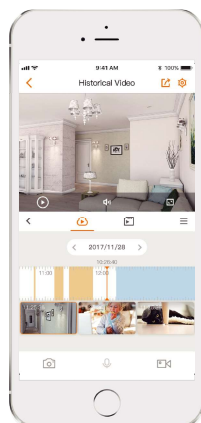

Stay close with what you care

With Cloud service, you will have access to what you care as long as Internet is available. You can record daily or motion videos on Cloud and play back anytime anywhere.